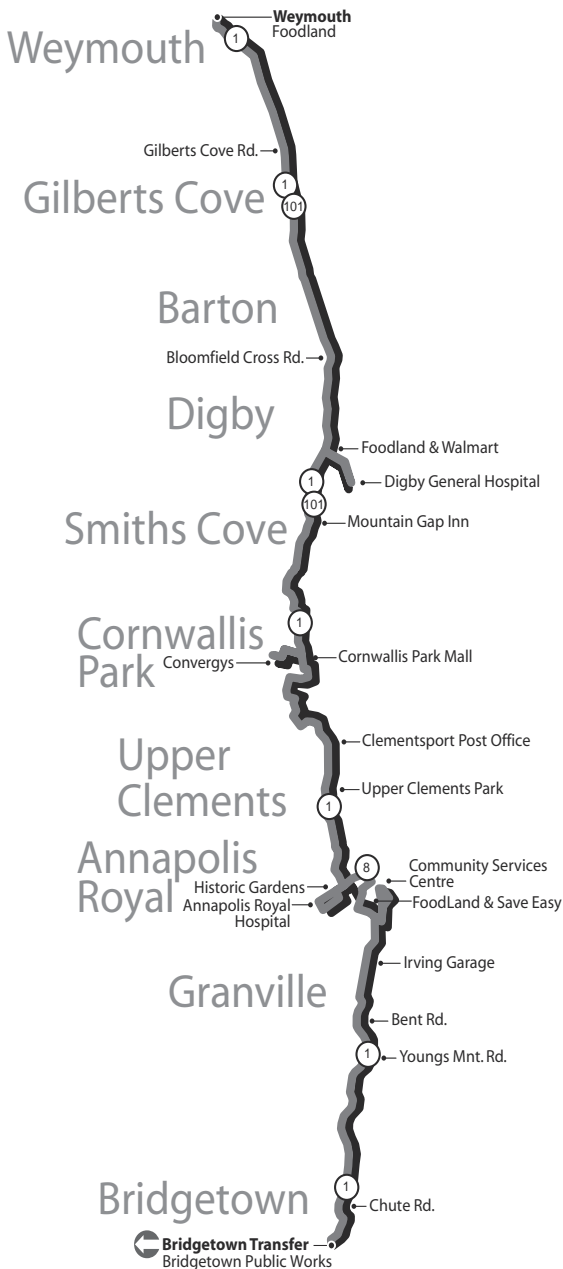

ROUTE 4 / ROUTE 4A

ROUTE 5 / ROUTE 5A