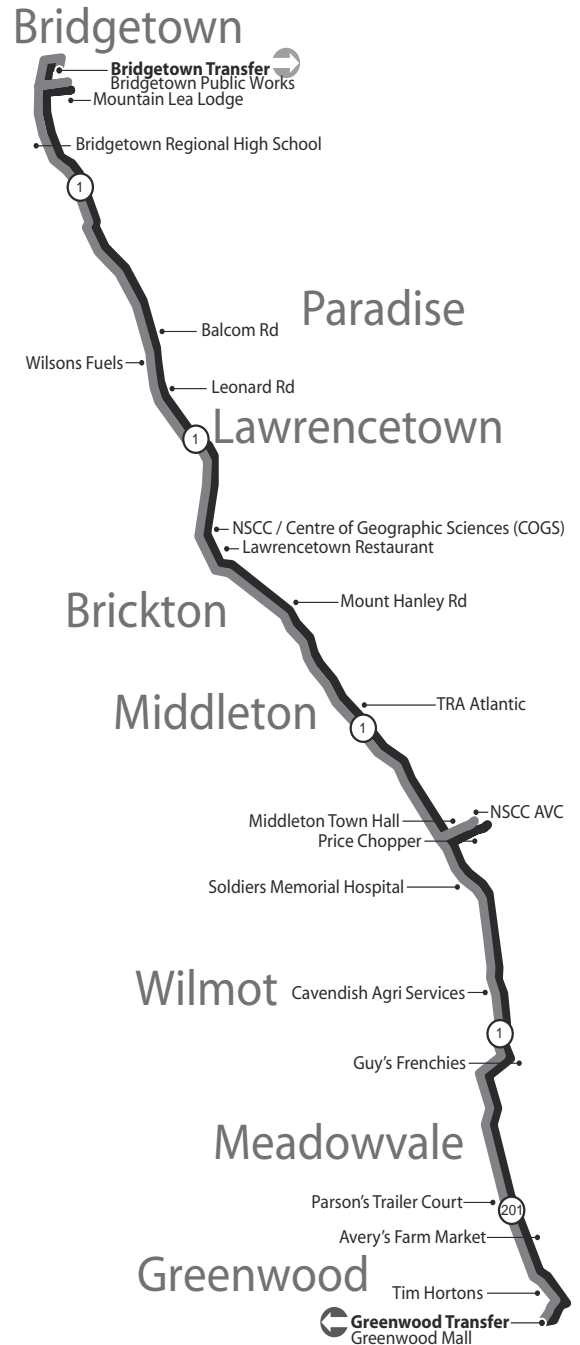

ROUTE 3 / ROUTE 3A