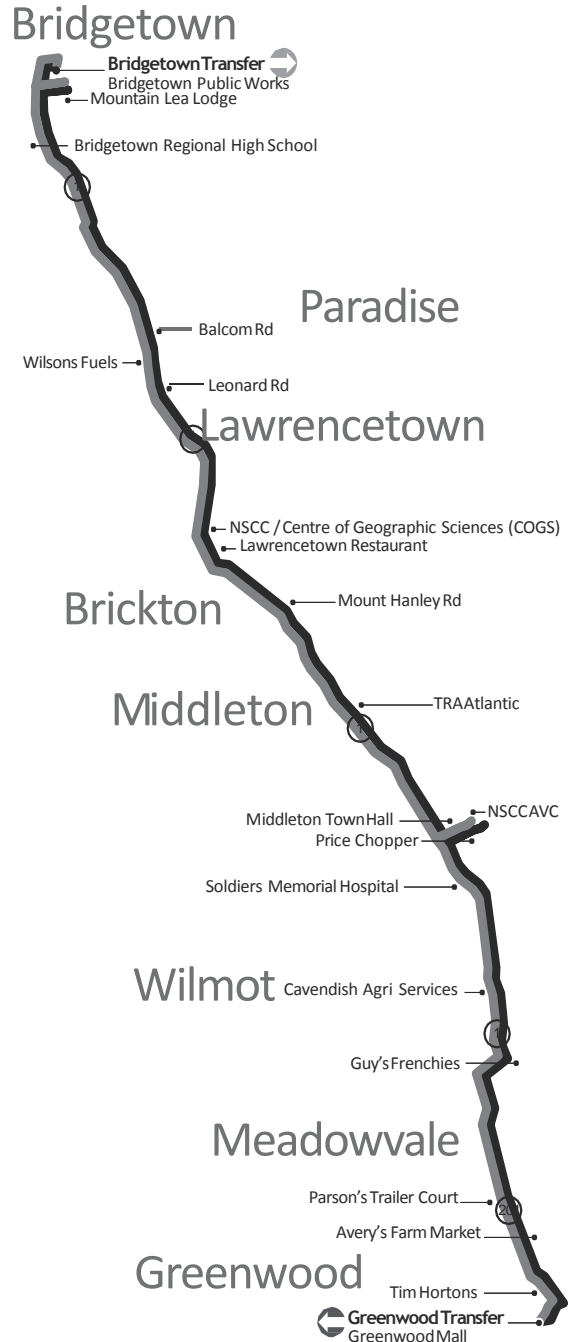

ROUTE 1 / ROUTE 1A ROUTE 2 / ROUTE 2A

ROUTE 3 / ROUTE 3A