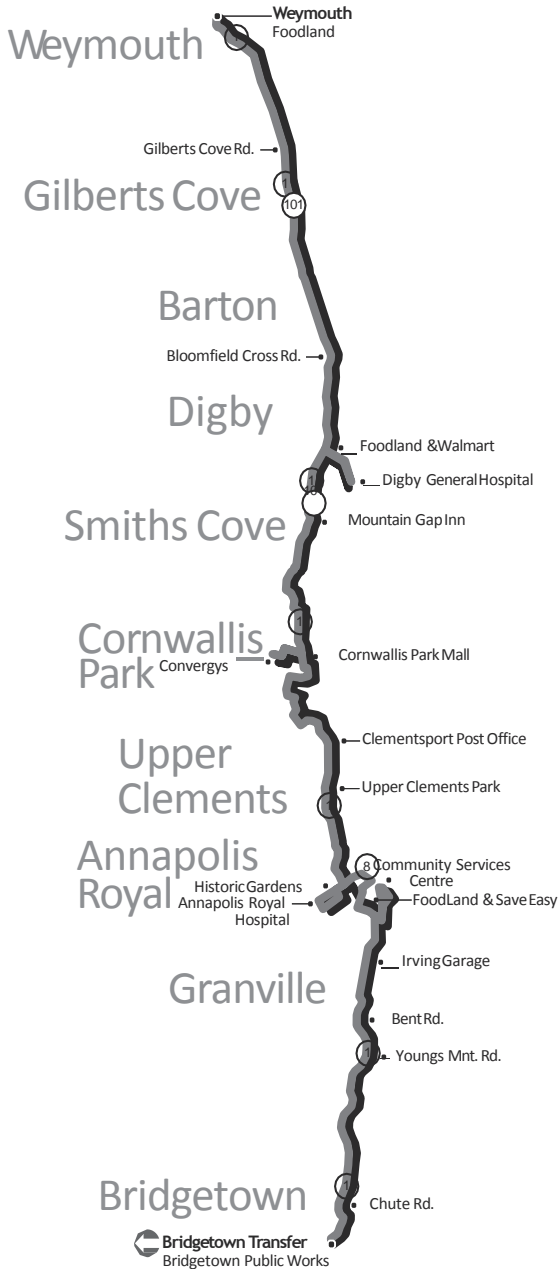

ROUTE 4 / ROUTE 4A ROUTE 5 / ROUTE 5A